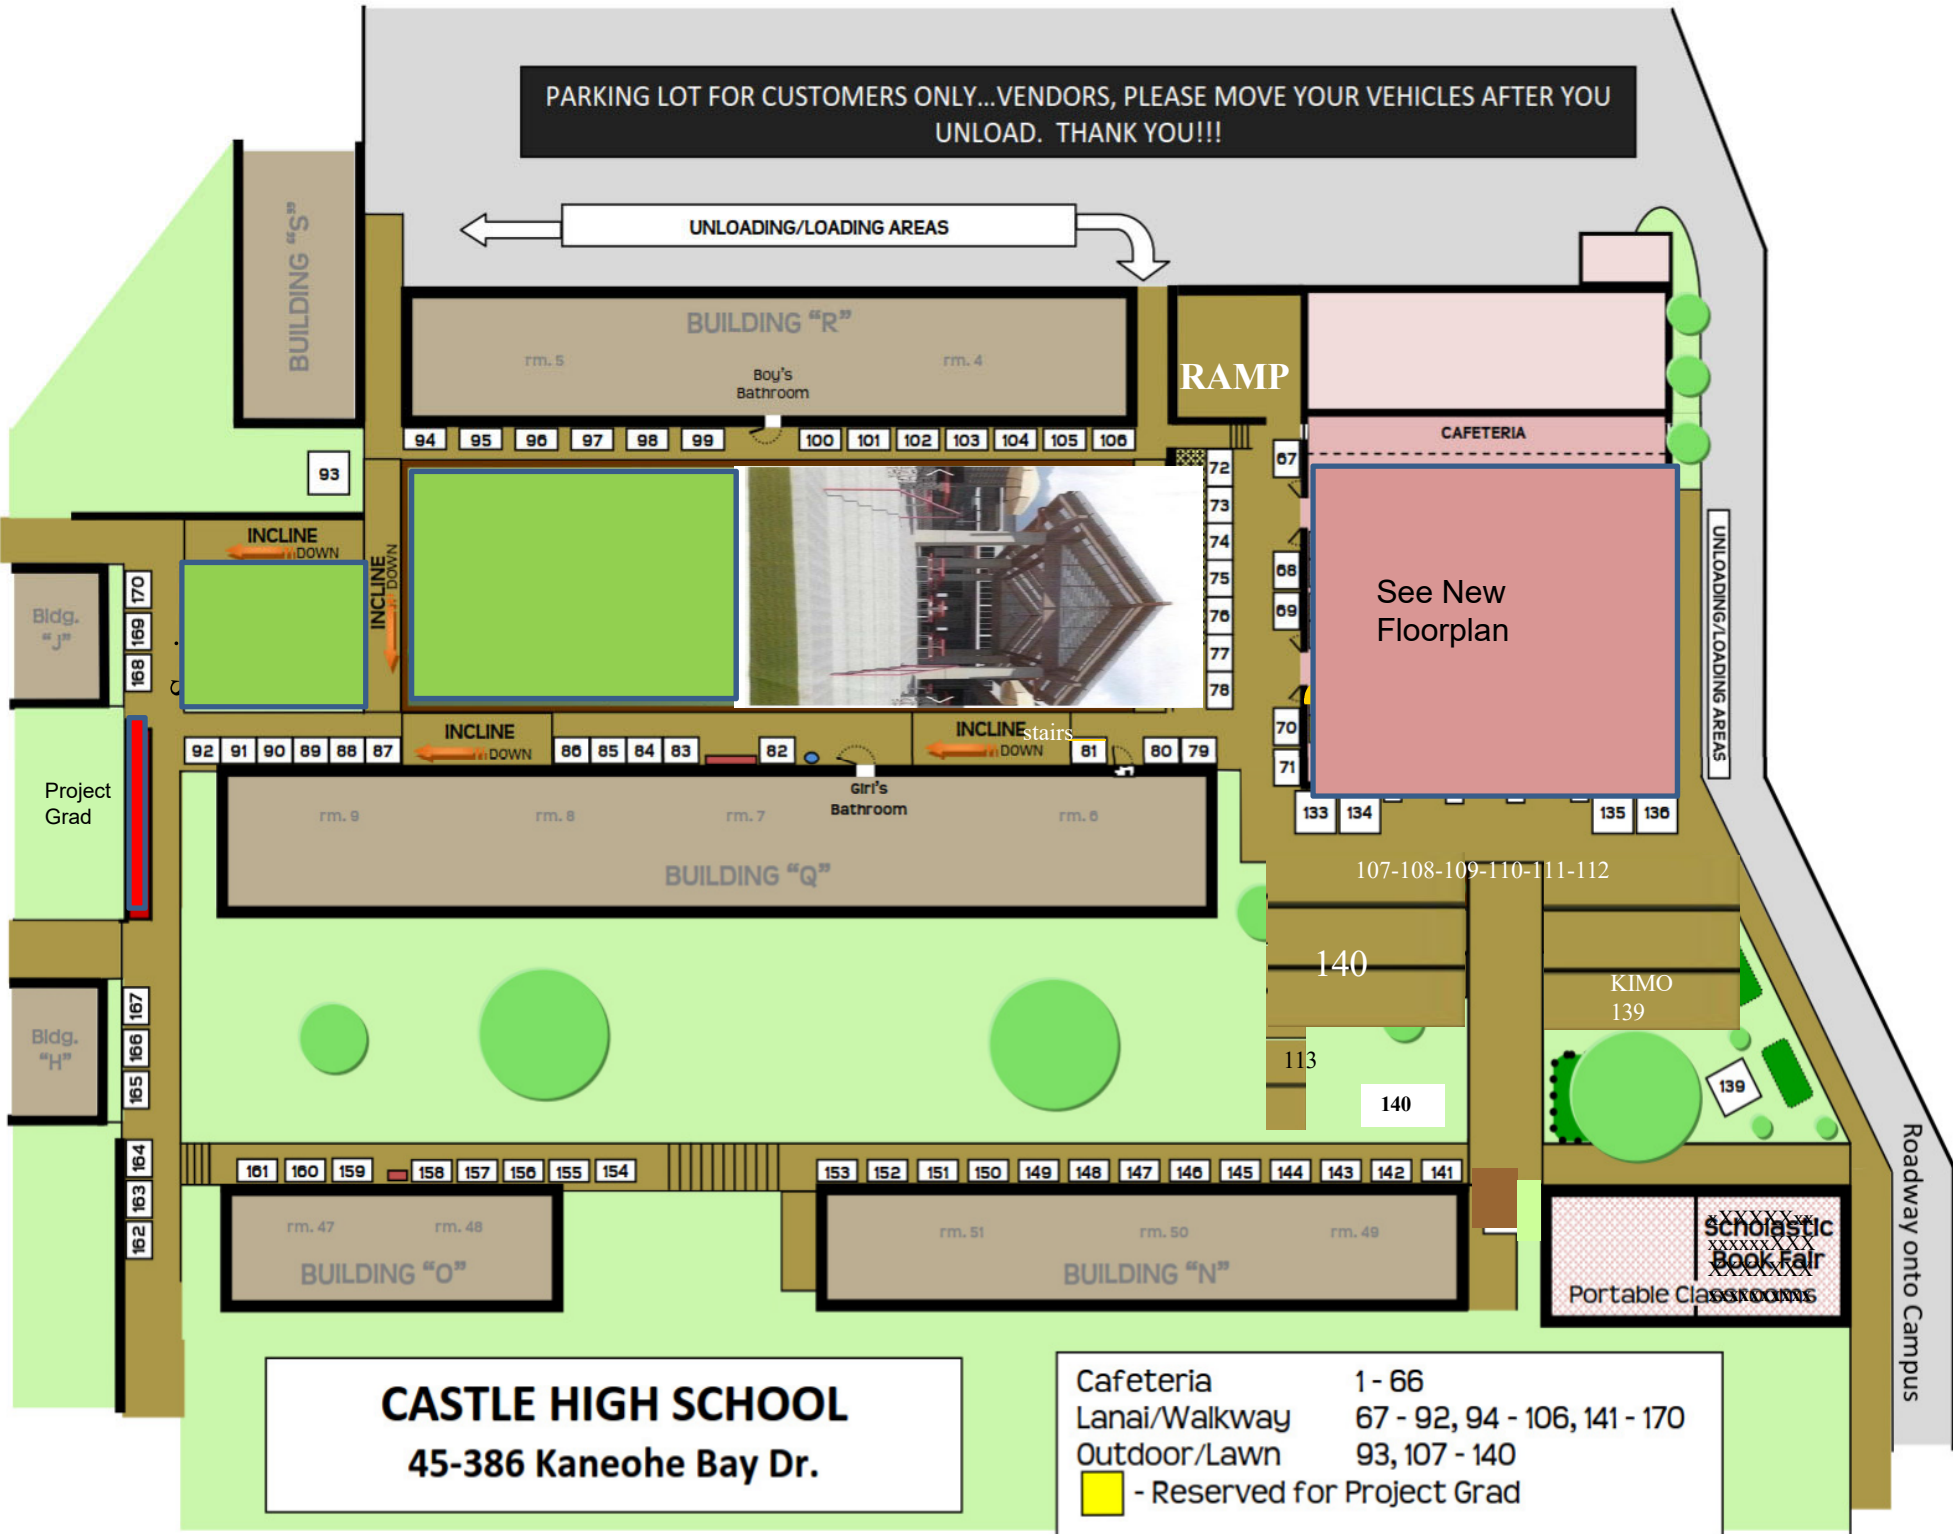

PARKING LOT FOR CUSTOMERS ONLY... VENDORS, PLEASE MOVE YOUR VEHICLES AFTER YOU UNLOAD. THANK YOU!!!

UNLOADING/LOADING AREAS

CASTLE HIGH SCHOOL
45-386 Kaneohe Bay Dr.

- Cafeteria 1 - 66
- Lanai/Walkway 67 - 92, 94 - 106, 141 - 170
- Outdoor/Lawn 93, 107 - 140
- Reserved for Project Grad