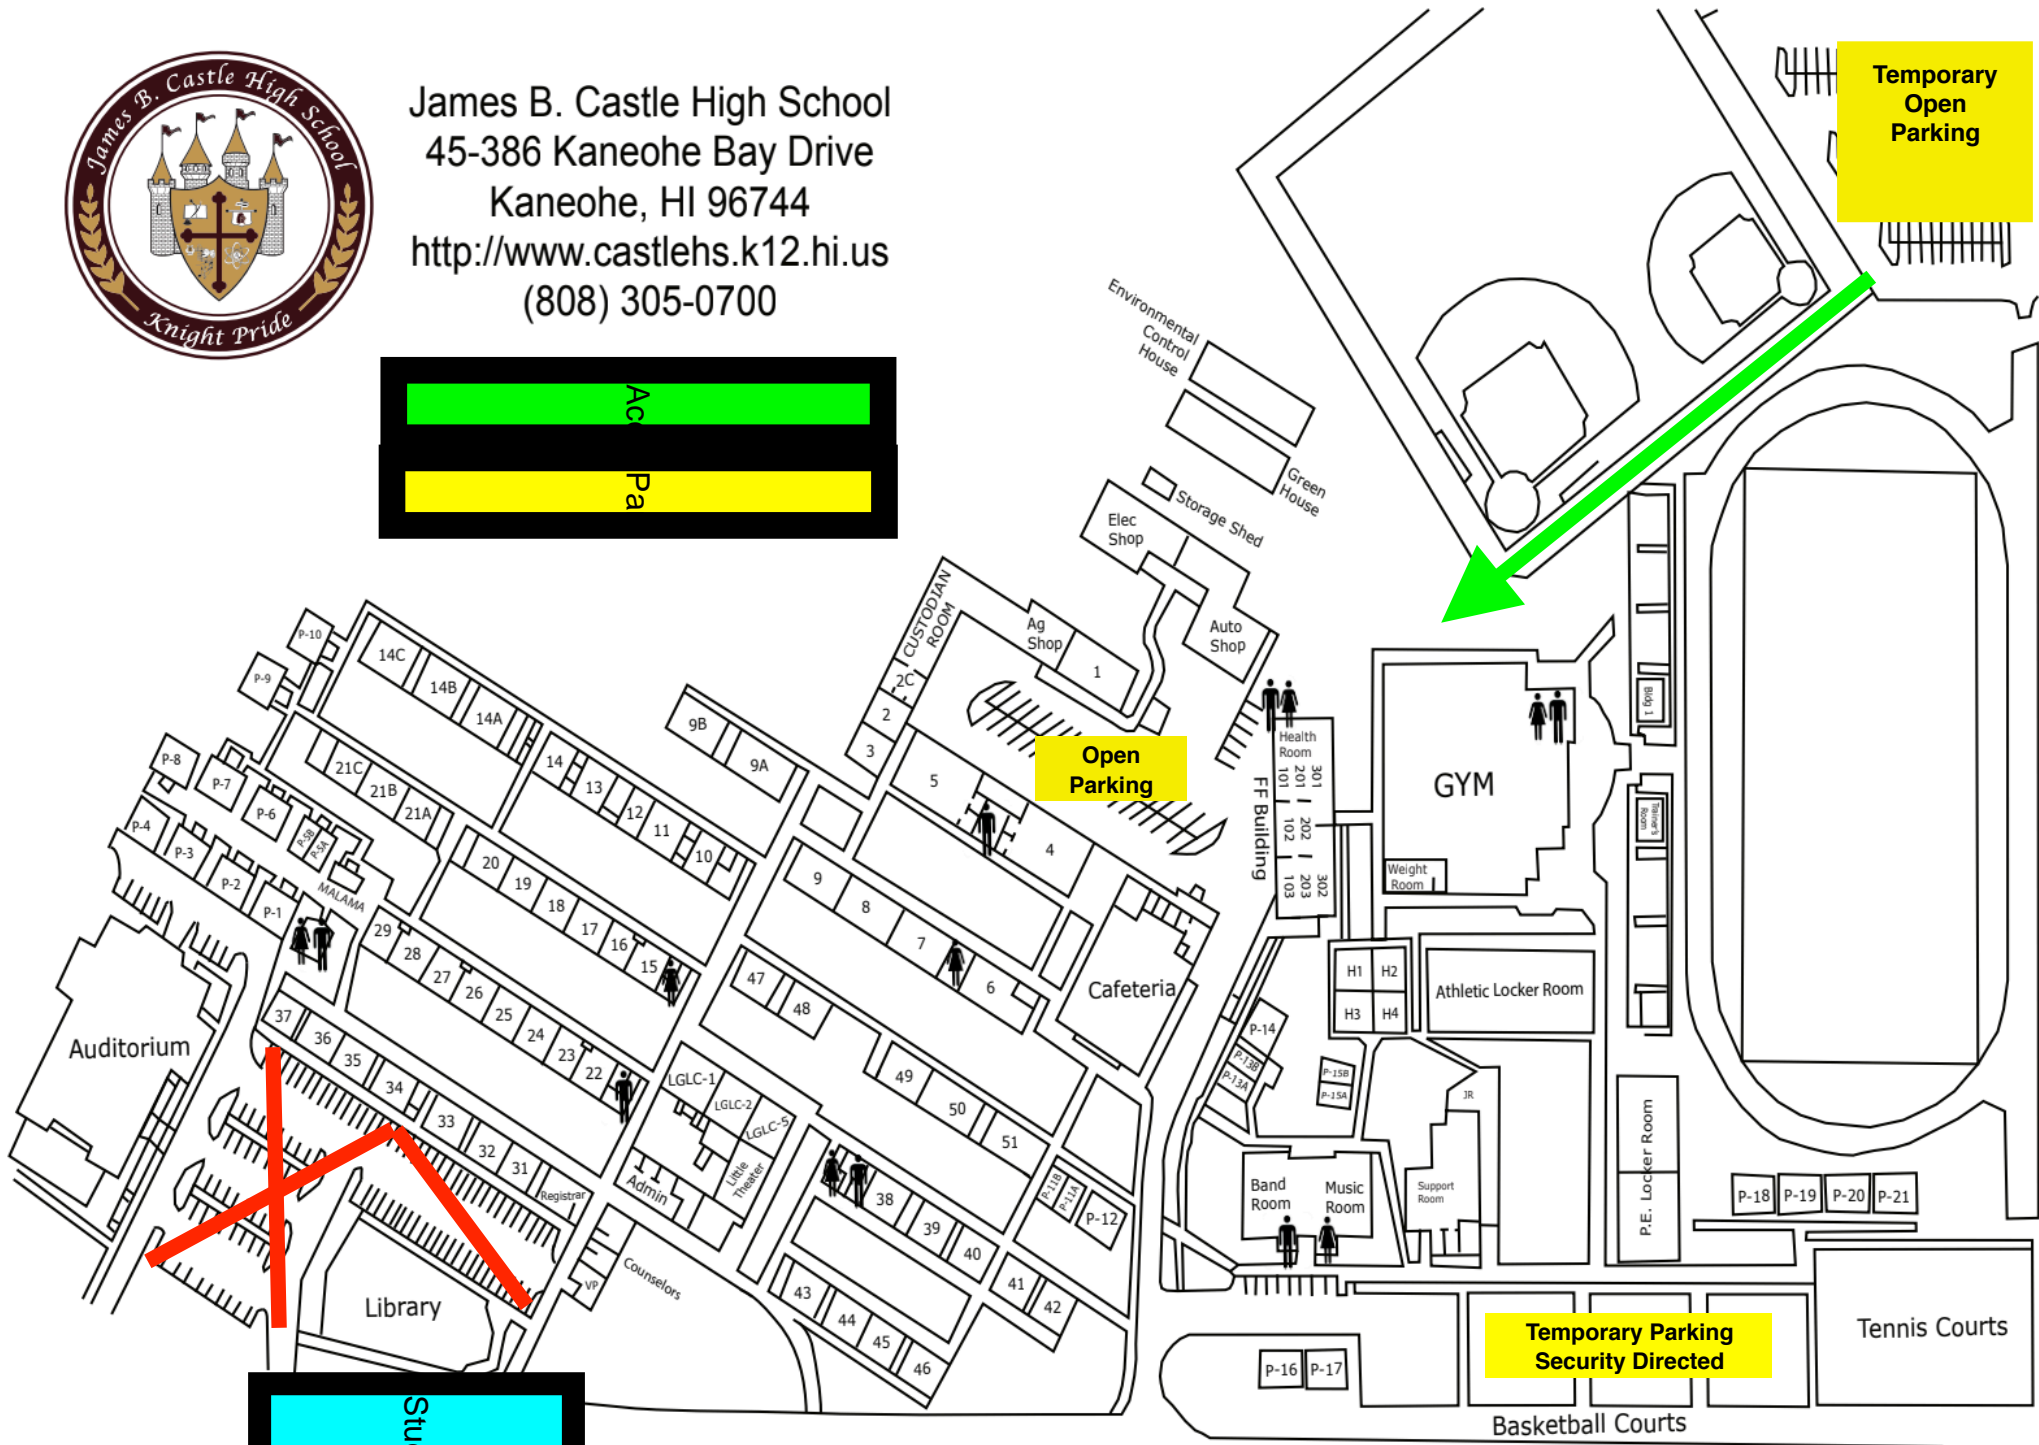

James B. Castle High School
45-386 Kaneohe Bay Drive
Kaneohe, HI 96744
<http://www.castlehs.k12.hi.us>
(808) 305-0700

Knight Pride
demonstrating
Character ♥ Competence ♥ Commitment